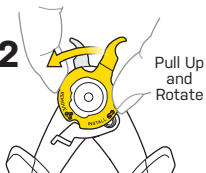

Power Link Pro is compatible with all types of master links.

Scan for more info

CHANGING MODE

INSTALL MODE

1

2

3

REMOVE