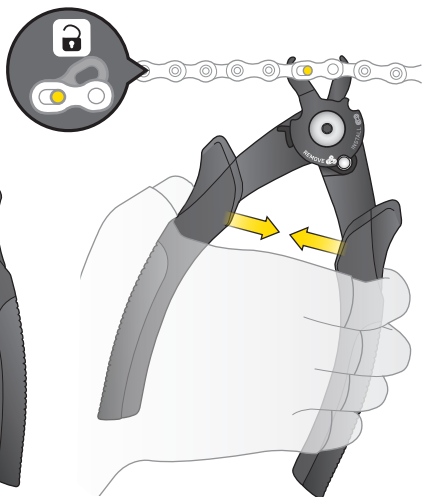

Power Link Pro is compatible with all types of master links.

Scan for more info

CHANGING MODE

INSTALL MODE

1

2

3

REMOVE