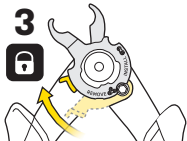

Power Link Pro is compatible with all types of master links.

Scan for more info

CHANGING MODE

INSTALL MODE

1

2

3

REMOVE