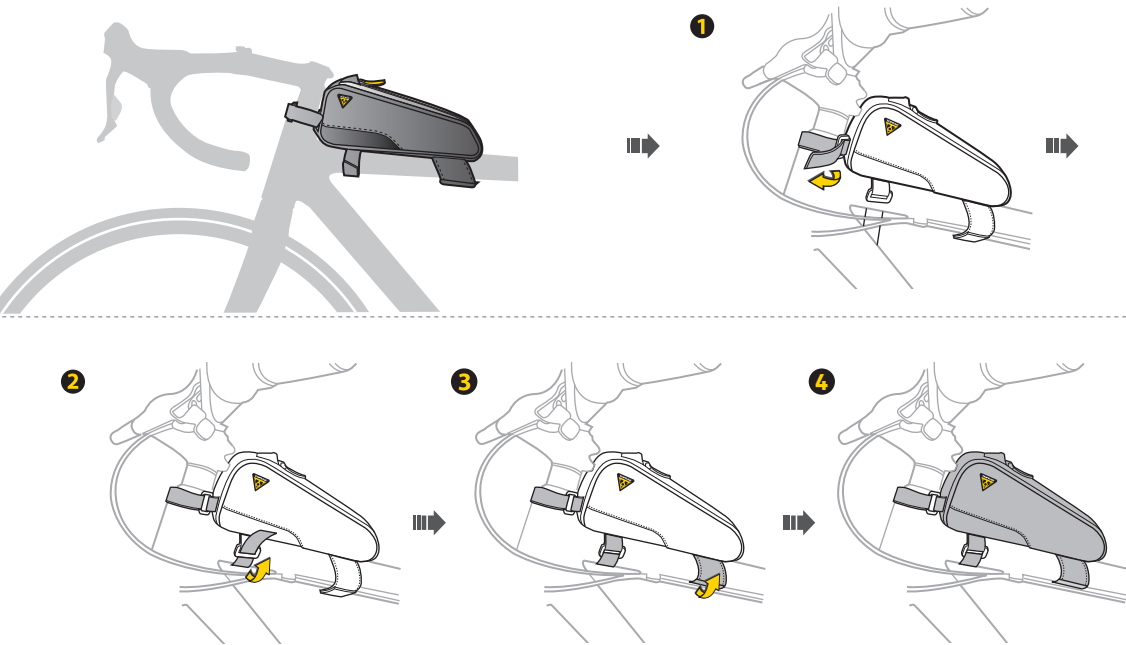

# MOUNTS ON 700C FRAME TOP TUBE

# MOUNTS ON TRIATHLON FRAME TOP TUBE