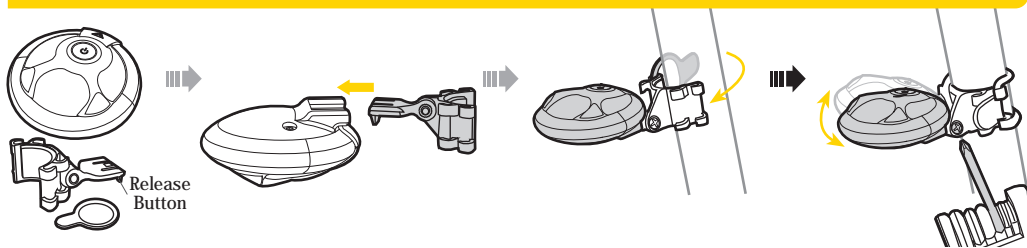

1. Light Body
2. Clip
(for Topeak wedge and trunk bags)
3. Clamp
(for seatpost / seatstay)
- 4a. Rubber Strap
(for seatstay)
- 4b. Rubber Strap
(for seatpost)

MOUNTING FOR TOPEAK WEDGE AND TRUNK BAGS

MOUNTING FOR SEATPOST/SEATSTAY

CHANGING BATTERY

N size
(R1.N 1.5V)
x 2 pcs

SPECIFICATIONS

Function: blinking, constant and cruising
 Bulb: 10 L.E.D. /10000 hrs
 Battery: N size (R1.N 1.5V) x 2 pcs
 Burn Time: 60 hours (constant use)
 Weight: 43 grams (with batteries)

⚠ WARNING

Although light body is water-resistant (under normal weather conditions of rain, etc.) never intentionally submerge it under water.

SPARE PARTS

Rubber Strap

#TMS-sp06

N Size battery
(R1.N 1.5V)

#TMS-sp85