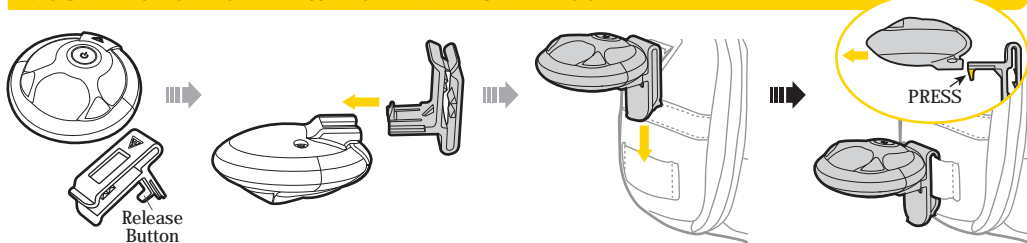

1. Light Body
2. Clip
(for Topeak wedge and trunk bags)
3. Clamp
(for seatpost / seatstay)
- 4a. Rubber Strap
(for seatstay)
- 4b. Rubber Strap
(for seatpost)

MOUNTING FOR TOPEAK WEDGE AND TRUNK BAGS

MOUNTING FOR SEATPOST/SEATSTAY

CHANGING BATTERY

N size
(R1.N 1.5V)
x 2 pcs

SPECIFICATIONS

Function: blinking, constant and cruising
 Bulb: 10 L.E.D. /10000 hrs
 Battery: N size (R1.N 1.5V) x 2 pcs
 Burn Time: 60 hours (constant use)
 Weight: 43 grams (with batteries)

⚠ WARNING

Although light body is water-resistant (under normal weather conditions of rain, etc.) never intentionally submerge it under water.

SPARE PARTS

Rubber Strap

#TMS-sp06

N Size battery
(R1.N 1.5V)

#TMS-sp85