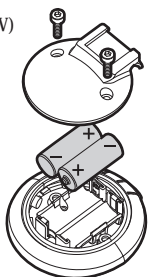

1. Light Body
2. Clip
(for Topeak wedge and trunk bags)
3. Clamp
(for seatpost / seatstay)
- 4a. Rubber Strap
(for seatstay)
- 4b. Rubber Strap
(for seatpost)

MOUNTING FOR TOPEAK WEDGE AND TRUNK BAGS

MOUNTING FOR SEATPOST/SEATSTAY

CHANGING BATTERY

N size
(R1.N 1.5V)
x 2 pcs

SPECIFICATIONS

Function: blinking, constant and cruising
 Bulb: 10 L.E.D. /10000 hrs
 Battery: N size (R1.N 1.5V) x 2 pcs
 Burn Time: 60 hours (constant use)
 Weight: 43 grams (with batteries)

⚠ WARNING

Although light body is water-resistant (under normal weather conditions of rain, etc.) never intentionally submerge it under water.

SPARE PARTS

Rubber Strap

#TMS-sp06

N Size battery
(R1.N 1.5V)

#TMS-sp85