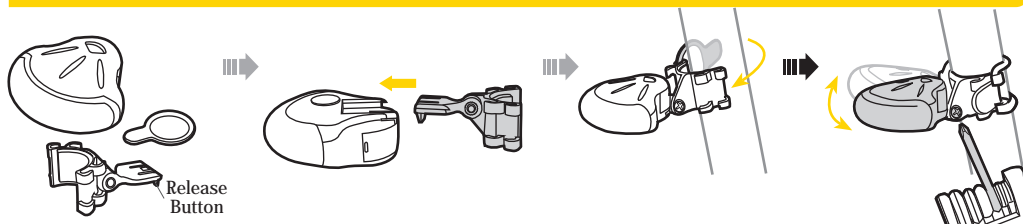

MOUNTING FOR SEATPOST/SEATSTAY

CHANGING BATTERY