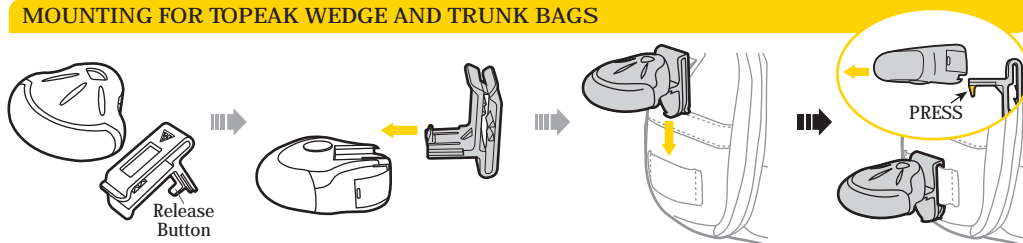

MOUNTING FOR TOPEAK WEDGE AND TRUNK BAGS