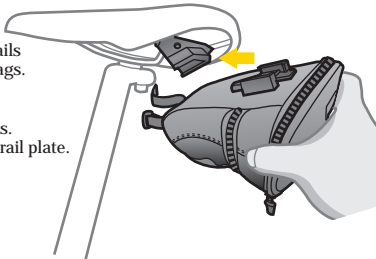

F11 Seat Pack Fixer

User's Guide

For standard saddle rails. Allows for quick and secure attachment of Topeak wedge bags.

- † One size fits most seat rails and all Topeak Wedge Bags.
- † Allows quick removal and secure mounting of all Topeak Wedge Bags.
- † Black clip w/chrome top rail plate.

Weight: 48 grams

Mount Seat Pack Fixer to the saddle rails

M-TC1001-GB 5/07