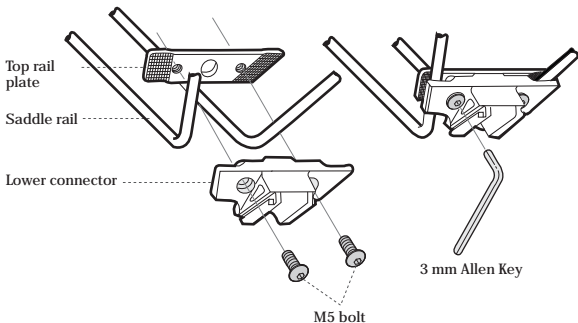

F11 Seat Pack Fixer

User's Guide

For standard saddle rails. Allows for quick and secure attachment of Topeak wedge bags.

- † One size fits most seat rails and all Topeak Wedge Bags.
- † Allows quick removal and secure mounting of all Topeak Wedge Bags.
- † Black clip w/chrome top rail plate.

Weight: 48 grams

Mount Seat Pack Fixer to the saddle rails

M-TC1001-GB 5/07