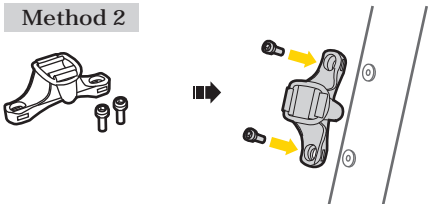

Method 2

* The specifications and design are subject to change without notice.

Topeak products are available only from professional bicycle shops.
Please contact your nearest Topeak authorized bicycle dealer for any questions.
For customers in the USA, call: 1-800-250-3068 Website: www.topeak.com

Copyright © Topeak, Inc.

M-TMTR2C-GB 03/08