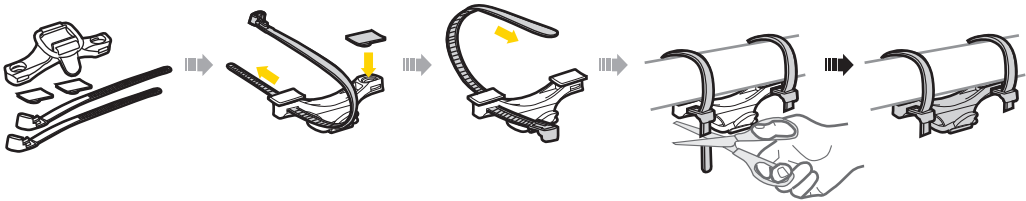

Centerline Mount Bracket
for tube $\varnothing 18 \text{ mm} \sim 21 \text{ mm}$
(Micro Rocket, Pocket Rocket,
Pocket Rocket DX & Speed)

Art no. TMR-2C

Centerline Mount Bracket
for tube $\varnothing 24.5 \text{ mm} \sim 28.5 \text{ mm}$
(e-Shock, Harpoon DX/EX/S1/S2,
Mt. Rocket, Mt. MB,
Peak DX & Peakini)

Art no. TMTR-2C

Centerline Mount Bracket for Tube $\varnothing 18 \text{ mm} \sim \varnothing 21 \text{ mm}$

Method 1

Method 2

Centerline Mount Bracket for Tube $\varnothing 24.5 \text{ mm} \sim \varnothing 28.5 \text{ mm}$