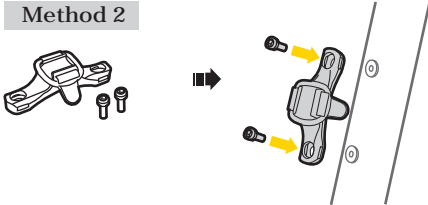

Centerline Mount Bracket
for tube $\varnothing 18 \text{ mm} \sim 21 \text{ mm}$
(Micro Rocket, Pocket Rocket,
Pocket Rocket DX & Speed)

Art no. TMR-2C

Centerline Mount Bracket
for tube $\varnothing 24.5 \text{ mm} \sim 28.5 \text{ mm}$
(e-Shock, Harpoon DX/EX/S1/S2,
Mt. Rocket, Mt. MB,
Peak DX & Peakini)

Art no. TMTR-2C

Centerline Mount Bracket for Tube $\varnothing 18 \text{ mm} \sim \varnothing 21 \text{ mm}$

Method 1

Method 2

Centerline Mount Bracket for Tube $\varnothing 24.5 \text{ mm} \sim \varnothing 28.5 \text{ mm}$