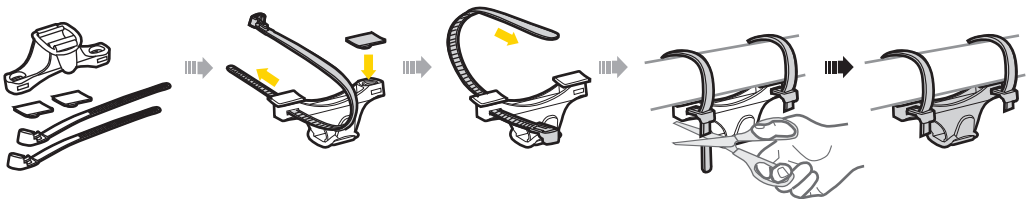

Centerline Mount Bracket
for tube $\varnothing 18 \text{ mm} \sim 21 \text{ mm}$
(Micro Rocket, Pocket Rocket,
Pocket Rocket DX & Speed)

Art no. TMR-2C

Centerline Mount Bracket
for tube $\varnothing 24.5 \text{ mm} \sim 28.5 \text{ mm}$
(e-Shock, Harpoon DX/EX/S1/S2,
Mt. Rocket, Mt. MB,
Peak DX & Peakini)

Art no. TMTR-2C

Centerline Mount Bracket for Tube $\varnothing 18 \text{ mm} \sim \varnothing 21 \text{ mm}$

Method 1

Method 2

Centerline Mount Bracket for Tube $\varnothing 24.5 \text{ mm} \sim \varnothing 28.5 \text{ mm}$

Method 1

Method 2

* The specifications and design are subject to change without notice.

Topeak products are available only from professional bicycle shops.
Please contact your nearest Topeak authorized bicycle dealer for any questions.
For customers in the USA, call: 1-800-250-3068 Website: www.topeak.com

Copyright © Topeak, Inc.

M-TMTR2C-GB 03/08